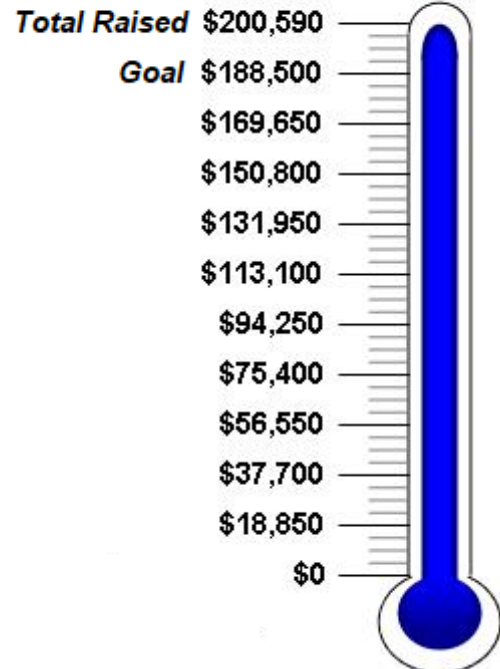

The list below represents gifts and paid pledges made to the Pony Club Annual Fund from January 1 – December 31, 2018. For any errors or omissions from this list, please contact the Development Office at development@ponyclub.org.

The Pony Club Annual Fund supports all educational, leadership and competitive programs of USPC. The Pony Club Annual Fund is vital to sustainability of all USPC programs. We are grateful for each donor who supports the ongoing programs of Pony Club with a gift to the Pony Club Annual Fund.

Donations to the Pony Club Annual Fund may be made at any time throughout the year prior to December 31st, online at www.ponyclub.org/makeagift.

PLATINUM $15,000+

The Bates Family Foundation
David and Patsy Mattingley

GOLD $10,000 – $14,999

The Lightner Sams Foundation
Robin Lightner and Cammie Brunker

SILVER $5,000 - $9,999

The Hamill Family Foundation
Elizabeth C. Bramsen
The Omaha Community Foundation
The Piper Family Foundation
Tad and Cindy Piper

BRONZE $1,000 - $4,999

Dawn Bellinger
Central New England Region
Georgia Compton
CVS Caremark Charitable Trust
Ben Duke
The Edward and Helen Oppenheimer Foundation
Julie and Paul Herman
Lisa Evans
The Hamill Family Foundation
Nancy Hamill Winter
The Hawk's Nest Fund
Catlin Elizabeth Rugg
Anne and Jerry Husted
Ray and Kathy Ingandela

2018 Annual Fund